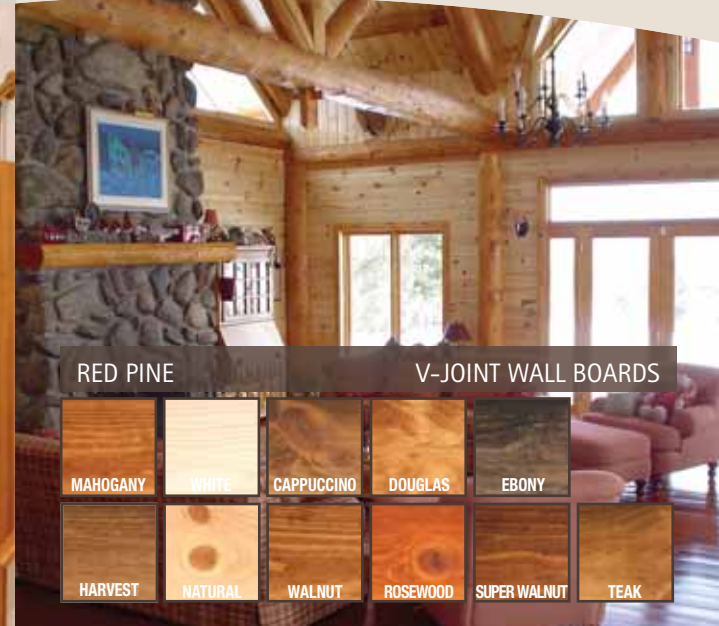

Indoor siding

The beauty of natural wood: warmth and durability

Interior wood siding of pine gives special character and unique beauty to your décor. This natural siding stands the test of time and fits well with your indoor style.

V-joint wall boards are available in 11 colours and can be matched with our mouldings, flooring and wooden stairs.

- Grade A, superior quality wood
- Crystallization of gum through a specific drying process
- High-quality cuts to make installation easier
- Natural oil finish
- Pronounced wood grain
- Special character
- Environmentally friendly products

Dimensions :

- Thickness: 5/8" (pine)
- Length: between 4' and 16'

A warm and perfect decor