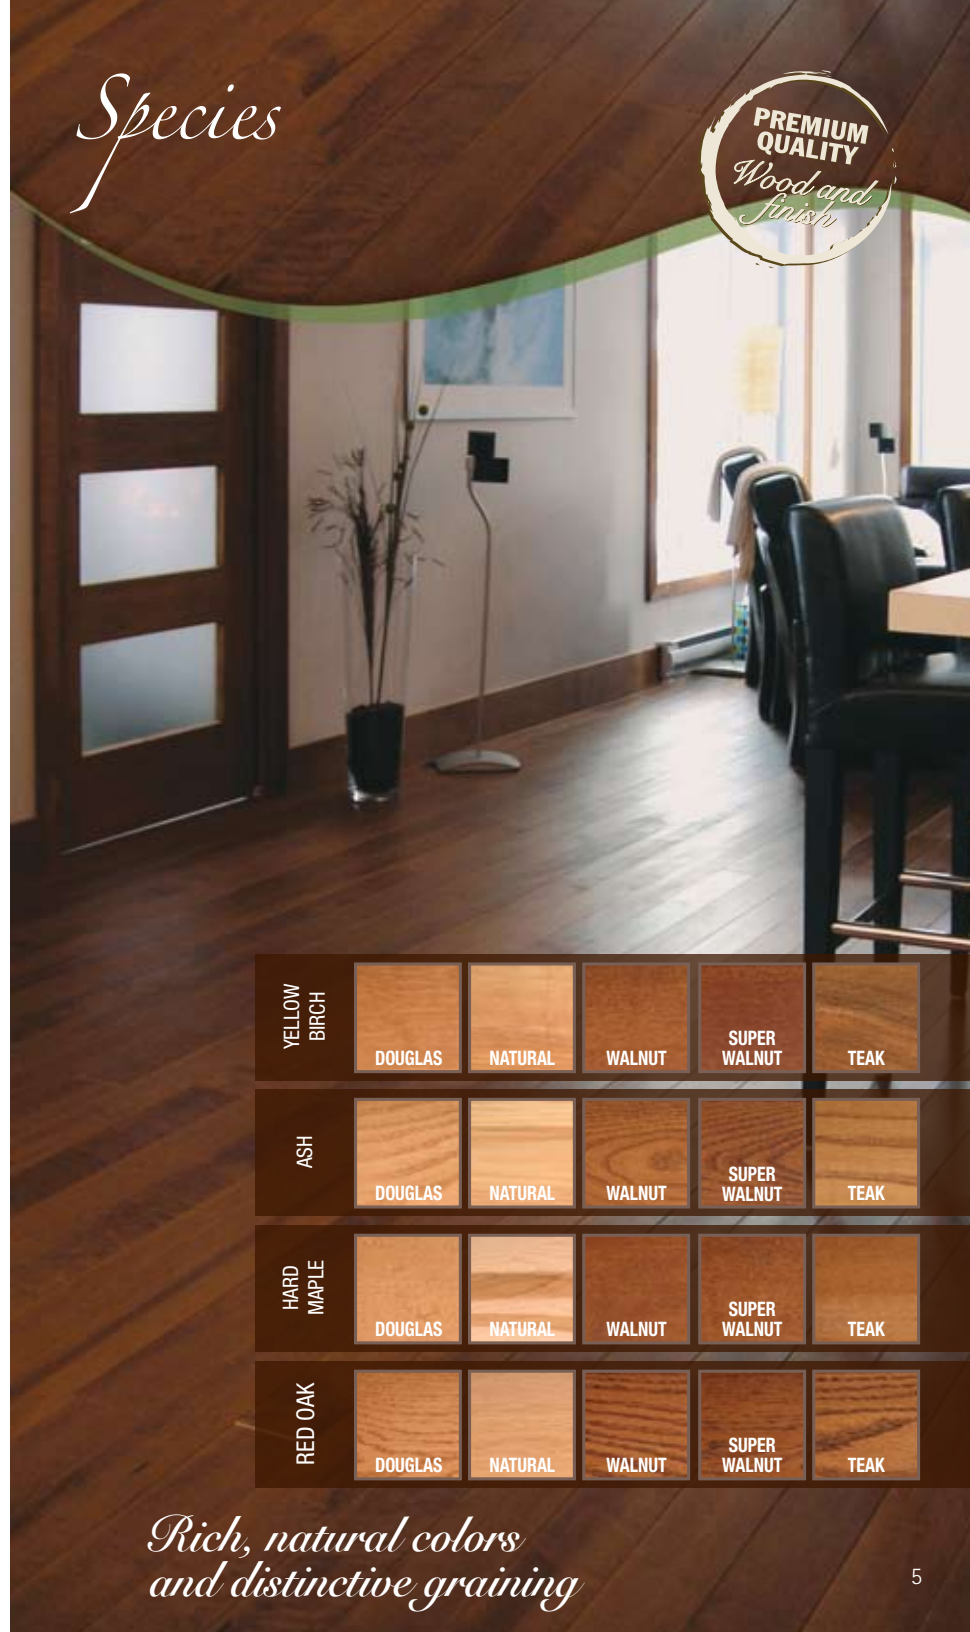

All our products are pre-finished with natural oils and are top of the line. Many species and tints are available to allow a more personalized touch and a casual look to your decor.

Benefits

- Natural finish
- More pronounced wood grain
- Very easy maintenance
- Repairs are easy
- Scratches hardly show
- Very long-lasting
- Warm on feet in winter
- Distinctive character
- Fits with both modern and rustic looks
- Environmentally friendly product (natural oils)
- A Zen look
- Oiled and stained tongue and groove floor boards.

Hardwood grade

- All colour variations and natural and non natural characteristics of the wood are included
- Mineral marks

Width: 3-1/4", 4", 5"

Length: averaging 48"

Species

YELLOW BIRCH	 DOUGLAS	 NATURAL	 WALNUT	 SUPER WALNUT	 TEAK
ASH	 DOUGLAS	 NATURAL	 WALNUT	 SUPER WALNUT	 TEAK
HARD MAPLE	 DOUGLAS	 NATURAL	 WALNUT	 SUPER WALNUT	 TEAK
RED OAK	 DOUGLAS	 NATURAL	 WALNUT	 SUPER WALNUT	 TEAK